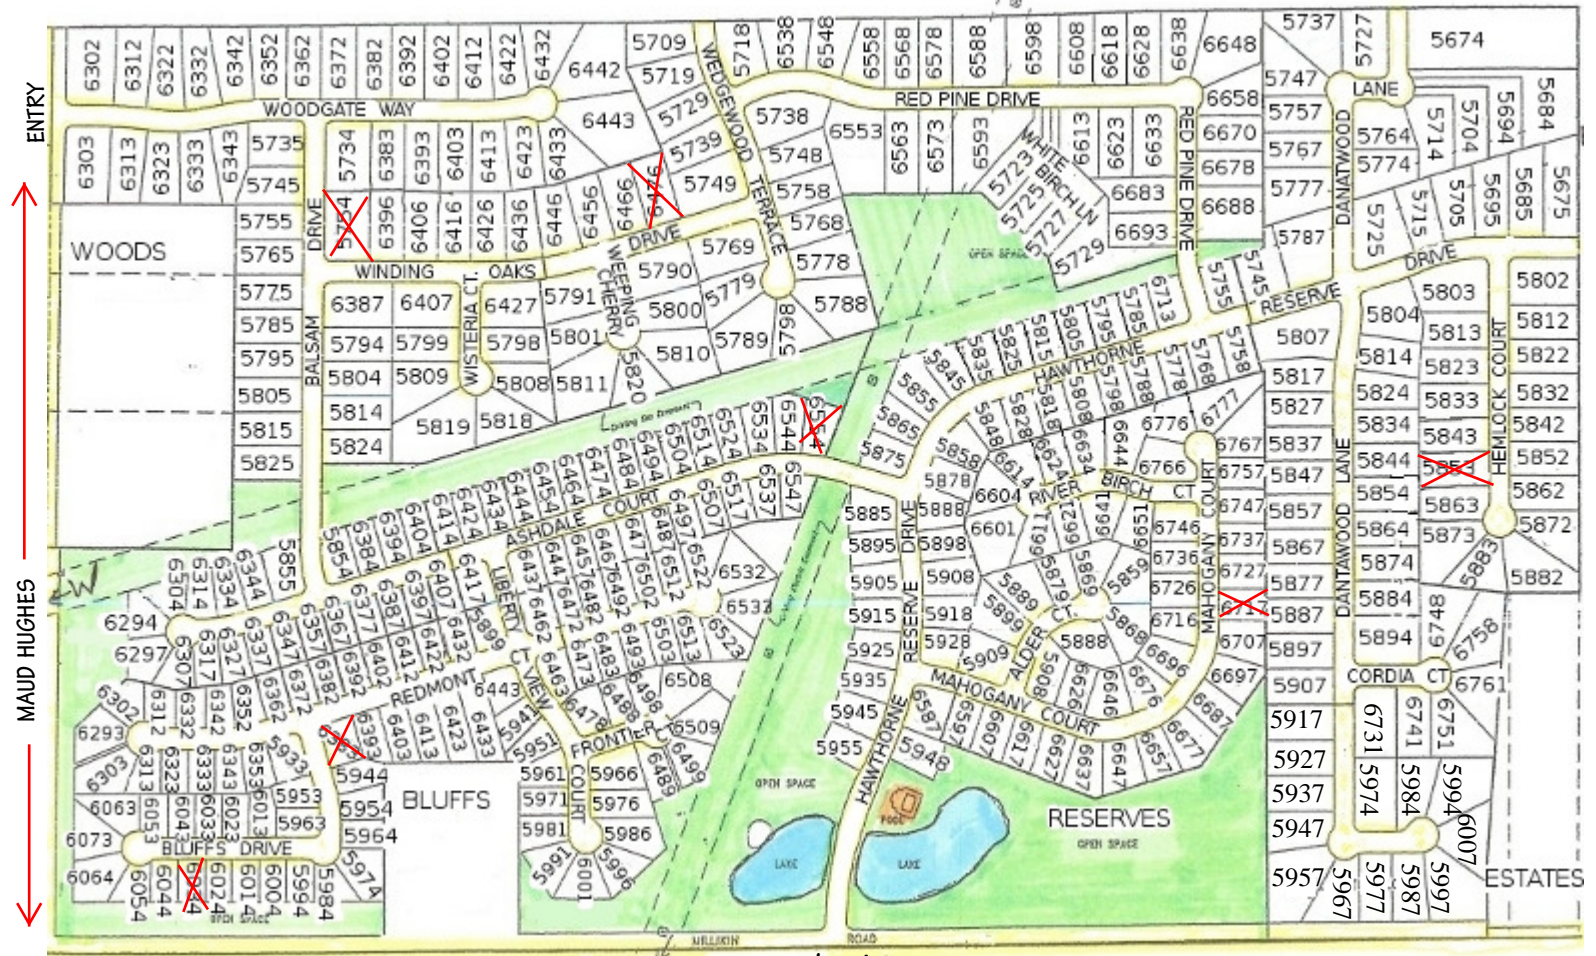

GPS- use 6302 Woodgate Way, Middletown 45044
to access off Maud Hughes

HAWTHORNE HILLS - GARAGE SALE September 7th (9am-3pm)

main entry

GPS- use 5958 Hawthorne Reserve Dr. to access main entry

MILLIKEN ROAD

Rain Date - Sunday September 3rd, 2024 (same hours)

Registered 2024 Participating Addresses:

- [] 5853 Hemlock Court
- [] 6554 Ashdale Court
- [] 6383 Redmont Court
- [] 6034 Bluffs Drive
- [] 6717 Mahogany Court
- [] 6476 Winding Oaks Court
- [] 5754 Balsam Dr.

ROUND
A-BOUT

to
YANKEE ROAD